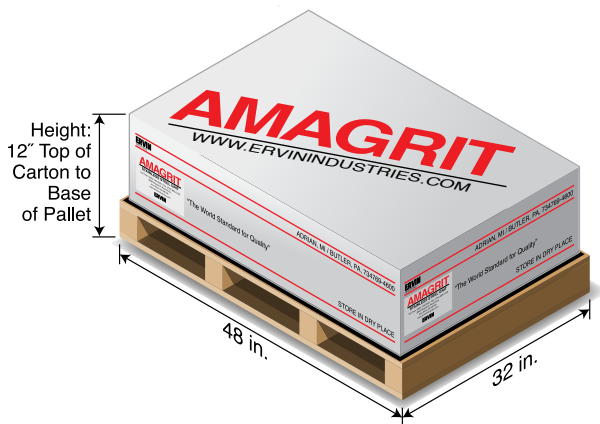

Ervin Product Packaging Options

AMAGRIT

STAINLESS STEEL GRIT

AMAGRIT Plastic Bags

12.5 & 25 kg. (27.5 & 55 lb.)

Bag placed in 18" w x 10" d x 4" h cardboard carton.

Note: Size 80 and 120 are packaged in 12.5 kg. bags.
All other sizes are packaged in 25 kg. bags.

Cardboard carton also holds one or two
12.5 kg. AMAGRIT bags.

Tare weight: Add approx. 2 lbs. per carton

AMAGRIT 500 kg. (1102 lb.) Carton

Loaded Pallet:

48" w x 32" d x 12" h

20 Bags per cardboard carton

Tare weight: Add approx. 51 lbs. for carton and pallet

AMAGRIT 1000 kg. (2204 lb.) Bulk Sack

Loaded Pallet:

42" w x 42" d x 22" h

Tare weight: Add approx. 53 lbs. for sack and pallet