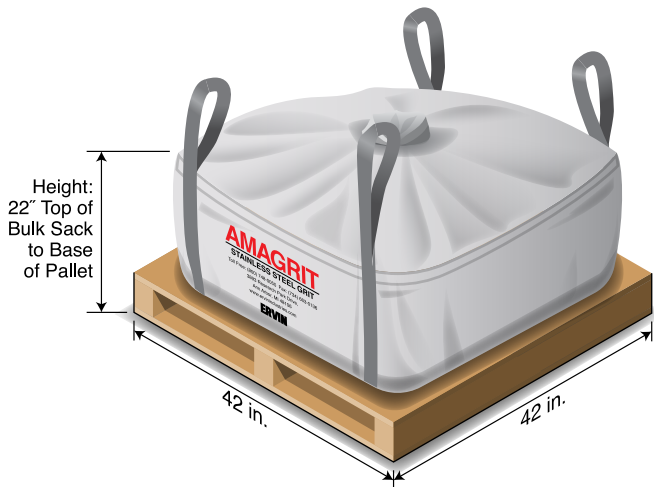

Ervin Product Packaging Options

AMAGRIT

STAINLESS STEEL GRIT

AMAGRIT Plastic Bags

12.5 & 25 kg. (27.5 & 55 lb.)

Bag placed in 18" w x 10" d x 4" h cardboard carton.

Note: Size 80 and 120 are packaged in 12.5 kg. bags.
All other sizes are packaged in 25 kg. bags.

Cardboard carton also holds one or two
12.5 kg. AMAGRIT bags.

Tare weight: Add approx. 2 lbs. per carton

AMAGRIT 500 kg. (1102 lb.) Carton

Loaded Pallet:

48" w x 32" d x 12" h

20 Bags per cardboard carton

Tare weight: Add approx. 51 lbs. for carton and pallet

AMAGRIT 1000 kg. (2204 lb.) Bulk Sack

Loaded Pallet:

42" w x 42" d x 22" h

Tare weight: Add approx. 53 lbs. for sack and pallet