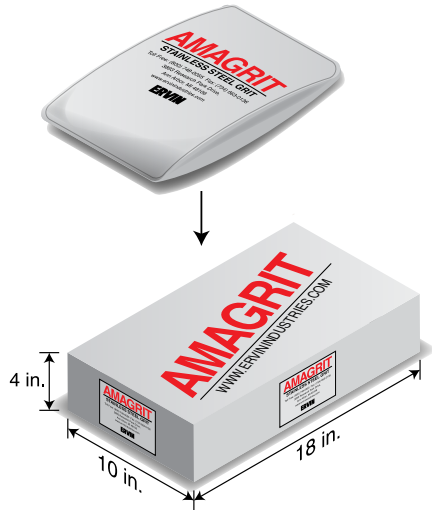

Ervin Product Packaging Options

AMAGRIT

STAINLESS STEEL GRIT

AMAGRIT Plastic Bags

12.5 & 25 kg. (27.5 & 55 lb.)

Bag placed in 18" w x 10" d x 4" h cardboard carton.

Note: Size 80 and 120 are packaged in 12.5 kg. bags.
All other sizes are packaged in 25 kg. bags.

Cardboard carton also holds one or two
12.5 kg. AMAGRIT bags.

Tare weight: Add approx. 2 lbs. per carton

AMAGRIT 500 kg. (1102 lb.) Carton

Loaded Pallet:

48" w x 32" d x 12" h

20 Bags per cardboard carton

Tare weight: Add approx. 51 lbs. for carton and pallet

AMAGRIT 1000 kg. (2204 lb.) Bulk Sack

Loaded Pallet:

42" w x 42" d x 22" h

Tare weight: Add approx. 53 lbs. for sack and pallet