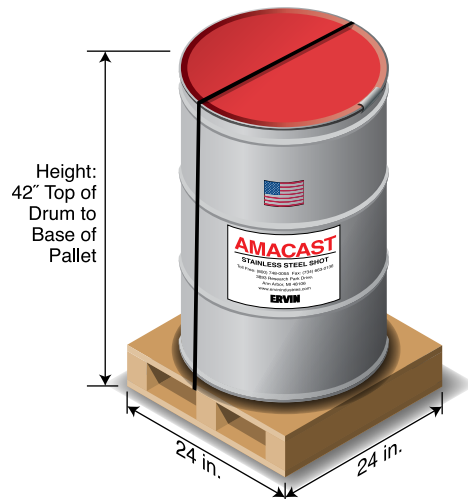

Ervin Product Packaging Options

AMACAST

STAINLESS STEEL SHOT

AMACAST 25 lb. Pail

24" x 24" Pallet—
Up to 4 Boxes per row
1 Row, 12" high from floor
2 Rows, 20" high from floor
3 Rows, 28" high from floor

48" x 32" Pallet—
Up to 15 Boxes per row
1 Row, 12" high from floor
2 Rows, 20" high from floor
3 Rows, 28" high from floor

42" x 42" Pallet—
Up to 25 Boxes per row
1 Row, 12" high from floor
2 Rows, 20" high from floor
3 Rows, 28" high from floor
4 Rows, 36" high from floor

Tare weights by pallet size:
24" x 24" Pallet: 24 lbs.
48" x 32" Pallet: 49 lbs.
42" x 42" Pallet: 46 lbs.

Tare weights by packaging:
*Add approx. 1 lb. per pail/box

AMACAST Bulk Sack

2000 lb. or 4000 lb. Sacks

Loaded Pallet:

42" w x 42" d x 22" - 30" h

Tare weight: Add approx. 53 lbs. for sack and pallet

AMACAST 500 lb. Fiber Drum

Loaded Pallet:

24" w x 24" d x 27" h

Tare weight: Add approx. 35 lbs. for drum and pallet

AMACAST 55 gal. 2000 lb. Drum

Loaded Pallet:

24" w x 24" d x 42" h

Tare weight: Add approx. 64 lbs. for drum and pallet