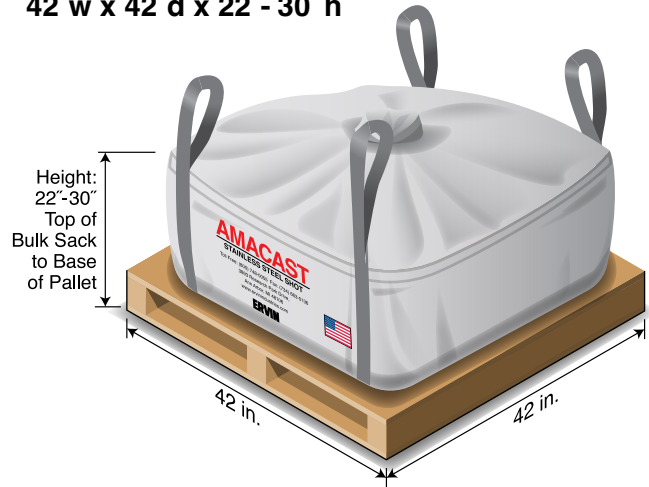

Ervin Product Packaging Options

AMACAST

STAINLESS STEEL SHOT

AMACAST 25 lb. Pail

24" x 24" Pallet—
Up to 4 Boxes per row
1 Row, 12" high from floor
2 Rows, 20" high from floor
3 Rows, 28" high from floor

48" x 32" Pallet—
Up to 15 Boxes per row
1 Row, 12" high from floor
2 Rows, 20" high from floor
3 Rows, 28" high from floor

42" x 42" Pallet—
Up to 25 Boxes per row
1 Row, 12" high from floor
2 Rows, 20" high from floor
3 Rows, 28" high from floor
4 Rows, 36" high from floor

Tare weights by pallet size:
24" x 24" Pallet: 24 lbs.
48" x 32" Pallet: 49 lbs.
42" x 42" Pallet: 46 lbs.

Tare weights by packaging:
*Add approx. 1 lb. per pail/box

AMACAST Bulk Sack

2000 lb. or 4000 lb. Sacks

Loaded Pallet:

42" w x 42" d x 22" - 30" h

Tare weight: Add approx. 53 lbs. for sack and pallet

AMACAST 500 lb. Fiber Drum

Loaded Pallet:

24" w x 24" d x 27" h

Tare weight: Add approx. 35 lbs. for drum and pallet

AMACAST 55 gal. 2000 lb. Drum

Loaded Pallet:

24" w x 24" d x 42" h

Tare weight: Add approx. 64 lbs. for drum and pallet