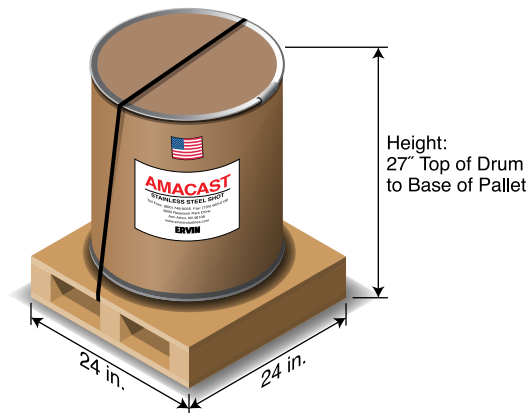

Ervin Product Packaging Options

AMACAST

STAINLESS STEEL SHOT

AMACAST 25 lb. Pail

24" x 24" Pallet—
Up to 4 Boxes per row
1 Row, 12" high from floor
2 Rows, 20" high from floor
3 Rows, 28" high from floor

48" x 32" Pallet—
Up to 15 Boxes per row
1 Row, 12" high from floor
2 Rows, 20" high from floor
3 Rows, 28" high from floor

42" x 42" Pallet—
Up to 25 Boxes per row
1 Row, 12" high from floor
2 Rows, 20" high from floor
3 Rows, 28" high from floor
4 Rows, 36" high from floor

Tare weights by pallet size:
24" x 24" Pallet: 24 lbs.
48" x 32" Pallet: 49 lbs.
42" x 42" Pallet: 46 lbs.

Tare weights by packaging:
*Add approx. 1 lb. per pail/box

AMACAST Bulk Sack

2000 lb. or 4000 lb. Sacks

Loaded Pallet:

42" w x 42" d x 22" - 30" h

Tare weight: Add approx. 53 lbs. for sack and pallet

AMACAST 500 lb. Fiber Drum

Loaded Pallet:

24" w x 24" d x 27" h

Tare weight: Add approx. 35 lbs. for drum and pallet

AMACAST 55 gal. 2000 lb. Drum

Loaded Pallet:

24" w x 24" d x 42" h

Tare weight: Add approx. 64 lbs. for drum and pallet