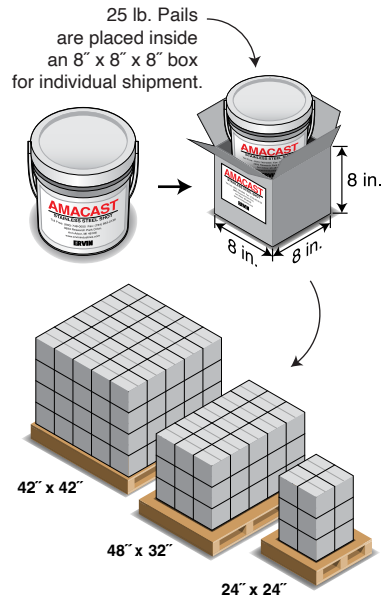

Ervin Product Packaging Options

AMACAST

STAINLESS STEEL SHOT

AMACAST 25 lb. Pail

24" x 24" Pallet—
Up to 4 Boxes per row
1 Row, 12" high from floor
2 Rows, 20" high from floor
3 Rows, 28" high from floor

48" x 32" Pallet—
Up to 15 Boxes per row
1 Row, 12" high from floor
2 Rows, 20" high from floor
3 Rows, 28" high from floor

42" x 42" Pallet—
Up to 25 Boxes per row
1 Row, 12" high from floor
2 Rows, 20" high from floor
3 Rows, 28" high from floor
4 Rows, 36" high from floor

Tare weights by pallet size:
24" x 24" Pallet: 24 lbs.
48" x 32" Pallet: 49 lbs.
42" x 42" Pallet: 46 lbs.

Tare weights by packaging:
*Add approx. 1 lb. per pail/box

AMACAST Bulk Sack

2000 lb. or 4000 lb. Sacks

Loaded Pallet:

42" w x 42" d x 22" - 30" h

Tare weight: Add approx. 53 lbs. for sack and pallet

AMACAST 500 lb. Fiber Drum

Loaded Pallet:

24" w x 24" d x 27" h

Tare weight: Add approx. 35 lbs. for drum and pallet

AMACAST 55 gal. 2000 lb. Drum

Loaded Pallet:

24" w x 24" d x 42" h

Tare weight: Add approx. 64 lbs. for drum and pallet